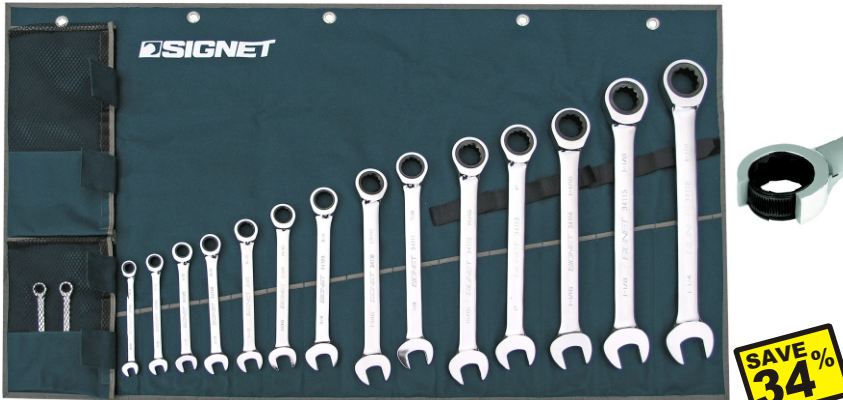

# 14 PIECE 1/2" DRIVE DEEP IMPACT SOCKET SET

1/2"

**CrMo**

**SIGNET**

23246 Sugg Retail \$201.63

7/16" to 1-1/4"

SAVE 41%

**\$119<sup>00</sup>**

## 16 PIECE SAE RATCHET WRENCH SET **LARGE SIZES UP TO 1-1/4!!**

**SIGNET WRENCH**  
COMMERCIAL/INDUSTRIAL  
34166 Sugg Retail \$553.32

1/4, 5/16, 3/8, 7/16, 1/2, 9/16, 5/8, 11/16, 3/4, 13/16, 7/8, 15/16, 1, 1-1/16, 1-1/8, 1-1/4"